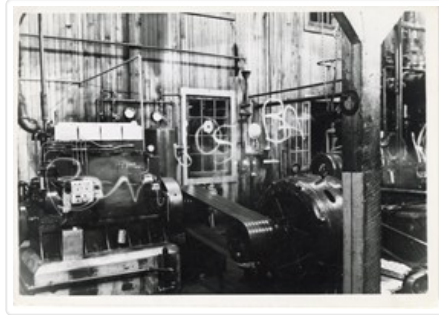

Interior of Columbia Power

<https://search.bvmuseum.org/permalink/descriptions8004>

Collection: Aida Family fonds
Description Level: Item
GMD: graphic material
Fonds No.: PF5
Item No.: P6705
Accession No.: 2015.13.1
Physical Description: 1 photograph: b&w; 12.2 x 9 cm
Scan Resolution: 300 dpi
600 dpi
Date Range: 1942-1943
Subject Access: [Columbia Power](#)
Geographic Access: [Smithers, B.C.](#)
Notes: Writing on the back (probably Tetsuo Aida's) reads: "1942-1943
summer. Worked for Columbia Power, Smithers B.C."
Type of Record: Archival Description

Images

🗨 No comments yet — [Join the discussion](#)

Mrs. Tanuichi at Duthie Mine

<https://search.bvmuseum.org/permalink/descriptions8062>

Collection: Aida Family fonds
Description Level: Item
GMD: graphic material
Other Title Info: Title based on caption written in original photo album.
Fonds No.: PF5
Item No.: P6762
Accession No.: 2015.13.1
Physical Description: 1 photograph: b&w
Date Range: 1927-1928
Subject Access: [Duthie Mine](#)
Geographic Access: [Smithers, B.C.](#)
Notes: P6715-P6803 come from a disk and are only available in digital format.
Type of Record: Archival Description

Images

🗨 No comments yet — [Join the discussion](#)

Mr. Tanuichi at Duthie Mine

<https://search.bvmuseum.org/permalink/descriptions8063>

Collection:	Aida Family fonds
Description Level:	Item
GMD:	graphic material
Other Title Info:	Title based on caption written in original photo album.
Fonds No.:	PF5
Item No.:	P6763
Accession No.:	2015.13.1
Physical Description:	1 photograph: b&w
Date Range:	1927-1928
Subject Access:	Duthie Mine
Geographic Access:	Smithers, B.C.
Notes:	P6715-P6803 come from a disk and are only available in digital format.
Type of Record:	Archival Description