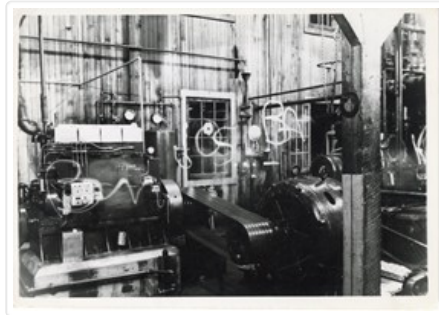

Images

🗨 No comments yet — [Join the discussion](#)